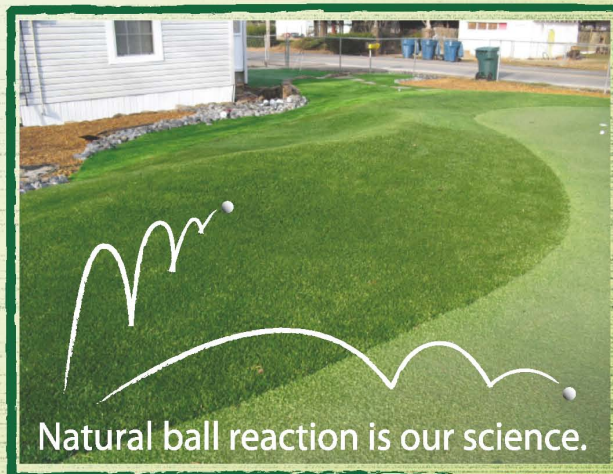

Natural ball reaction is our science.